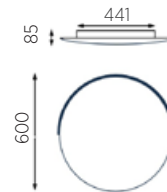

Leuchtmittel | Illuminant

56 W LED, 5.278 lm, 2.200 -3.000 K, Ra > 90, EEL-F

ASTRA-C-40

- 91.375.05-xx - mattnickel | nickel dull
- 91.375.60-xx - bronze metallic | metallic bronze
- 91.375.61-xx - schwarz metallic | metallic black
- 91.375.62-xx - sand metallic | metallic sand