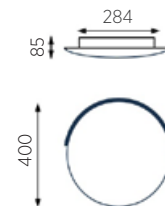

Leuchtmittel | Illuminant

39 W LED, 4.338 lm, 2.700 K, Ra > 90, EEL-F

APPLIKATIONSVARIANTEN DER ASTRA-C UND ASTRA LEUCHTEN

- 91.37x.xx-05 - mattnickel | nickel dull
- 91.37x.xx-60 - bronze metallic | metallic bronze
- 91.37x.xx-61 - schwarz metallic | metallic black
- 91.37x.xx-62 - sand metallic | metallic sand

INFO FÜR ALLE ASTRA PRODUKTE

- zentral dimmbar über Universal Triac Dimmer 2 - 100 W
- Elektrische Verbindung mehrerer Leuchten miteinander möglich bei Überlappung der Leuchten
- Nahezu verlust- und blendfreier Lichtaustritt über Prismenabdeckung
- Gewölbte Metallabdeckung mit frei kombinierbaren Applikationen
- Metallabdeckung in der Höhe einstellbar zur individuellen Einstellung des Lichtauslasses