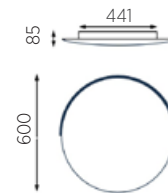

Leuchtmittel | Illuminant

56 W LED, 6.266 lm, 2.700 K, Ra > 90, EEL-F

ASTRA-40

- 91.377.05-xx - mattnickel | nickel dull
- 91.377.60-xx - bronze metallic | metallic bronze
- 91.377.61-xx - schwarz metallic | metallic black
- 91.377.62-xx - sand metallic | metallic sand