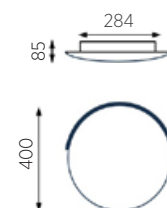

Leuchtmittel | Illuminant

39 W LED, 3.654 lm, 2.200 -3.000 K, Ra > 90, EEL-F

APPLIKATIONSVARIANTEN DER ASTRA-C UND ASTRA LEUCHTEN

- 91.37x.xx-05 - mattnickel | nickel dull
- 91.37x.xx-60 - bronze metallic | metallic bronze
- 91.37x.xx-61 - schwarz metallic | metallic black
- 91.37x.xx-62 - sand metallic | metallic sand

INFO FÜR ALLE ASTRA-C PRODUKTE

- Lieferung inkl. Casambi Baustein zur Steuerung folgender Funktionen:
  - Ein-, Ausschalten und stufenloses Dimmen
  - Einstellung der Lichtfarbe zwischen 2.200 und 3.000 K (Knapstein dynamic white)
  - Memory-Funktion
- Elektrische Verbindung mehrerer Leuchten miteinander möglich bei Überlappung der Leuchten
- Nahezu verlust- und blendfreier Lichtaustritt über Prismenabdeckung
- Gewölbte Metallabdeckung mit frei kombinierbaren Applikationen
- Metallabdeckung in der Höhe einstellbar zur individuellen Einstellung des Lichtauslasses