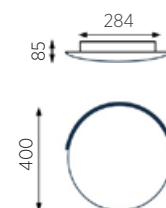

Leuchtmittel | Illuminant

39 W LED, 3.654 lm, 2.200 -3.000 K, Ra > 90, EEL-F

APPLIKATIONSVARIANTEN DER ASTRA-C UND ASTRA LEUCHTEN

- 91.37x.xx-05 - mattnickel | nickel dull
- 91.37x.xx-60 - bronze metallic | metallic bronze
- 91.37x.xx-61 - schwarz metallic | metallic black
- 91.37x.xx-62 - sand metallic | metallic sand

INFO FÜR ALLE ASTRA-C PRODUKTE

- Lieferung inkl. Casambi Baustein zur Steuerung folgender Funktionen:
  - Ein-, Ausschalten und stufenloses Dimmen
  - Einstellung der Lichtfarbe zwischen 2.200 und 3.000 K (Knapstein dynamic white)
  - Memory-Funktion
- Elektrische Verbindung mehrerer Leuchten miteinander möglich bei Überlappung der Leuchten
- Nahezu verlust- und blendfreier Lichtaustritt über Prismenabdeckung
- Gewölbte Metallabdeckung mit frei kombinierbaren Applikationen
- Metallabdeckung in der Höhe einstellbar zur individuellen Einstellung des Lichtauslasses