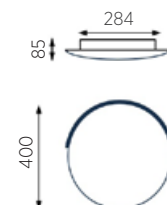

Leuchtmittel | Illuminant

56 W LED, 6.266 lm, 2.700 K, Ra > 90, EEL-F

ASTRA-40

- 91.377.05-xx - mattnickel | nickel dull
- 91.377.60-xx - bronze metallic | metallic bronze
- 91.377.61-xx - schwarz metallic | metallic black
- 91.377.62-xx - sand metallic | metallic sand