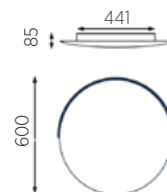

ASTRA-60

- 91.376.05-xx - mattnickel | nickel dull
- 91.376.60-xx - bronze metallic | metallic bronze
- 91.376.61-xx - schwarz metallic | metallic black
- 91.376.62-xx - sand metallic | metallic sand