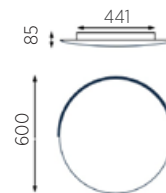

Leuchtmittel | Illuminant

56 W LED, 5.278 lm, 2.200 -3.000 K, Ra > 90, EEL-F

ASTRA-C-40

- 91.375.05-xx - mattnickel | nickel dull
- 91.375.60-xx - bronze metallic | metallic bronze
- 91.375.61-xx - schwarz metallic | metallic black
- 91.375.62-xx - sand metallic | metallic sand